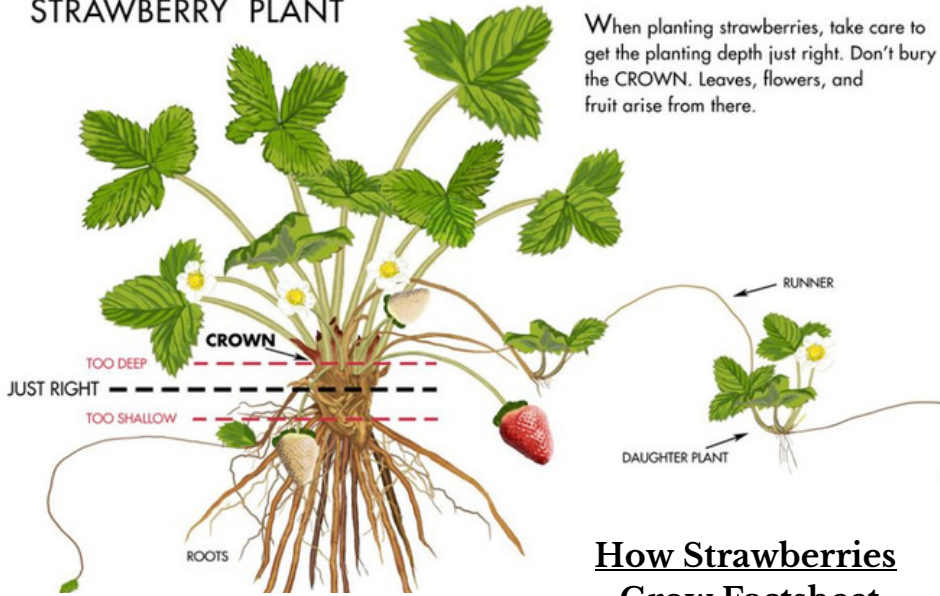

NUTRITION FACT:

Strawberries are very rich in vitamin C, manganese, & antioxidants. Eight strawberries contain 140% of a child's recommended daily intake for vitamin C

FUN FACT:

The strawberry is the only fruit with seeds on the outside rather than on the inside. The average strawberry has roughly 200 seeds on their surface!

STRAWBERRY PLANT

How Strawberries Grow Factsheet

RECIPES:

- Jersey Tastes! Recipe Videos
- Seasonal Fruit Parfait & Recipe
- Grilled Strawberries & Recipe
- Sweet Strawberry Salsa & Cinnamon Sugar
- Tortilla Chips & Recipe
- Savory Strawberry Black Bean Salsa & Recipe
- Breakfast: Fresh Strawberry Breakfast Tortillas or Strawberries & Cream Oatmeal
- Lunch: Strawberry Pizza
- Dessert: Strawberry-Rhubarb Cobbler